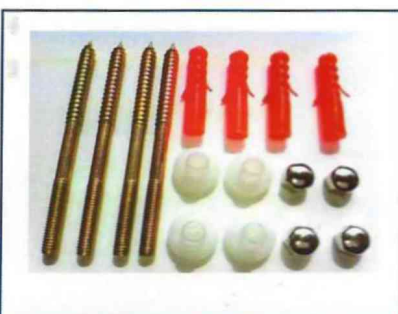

WC Screw Set